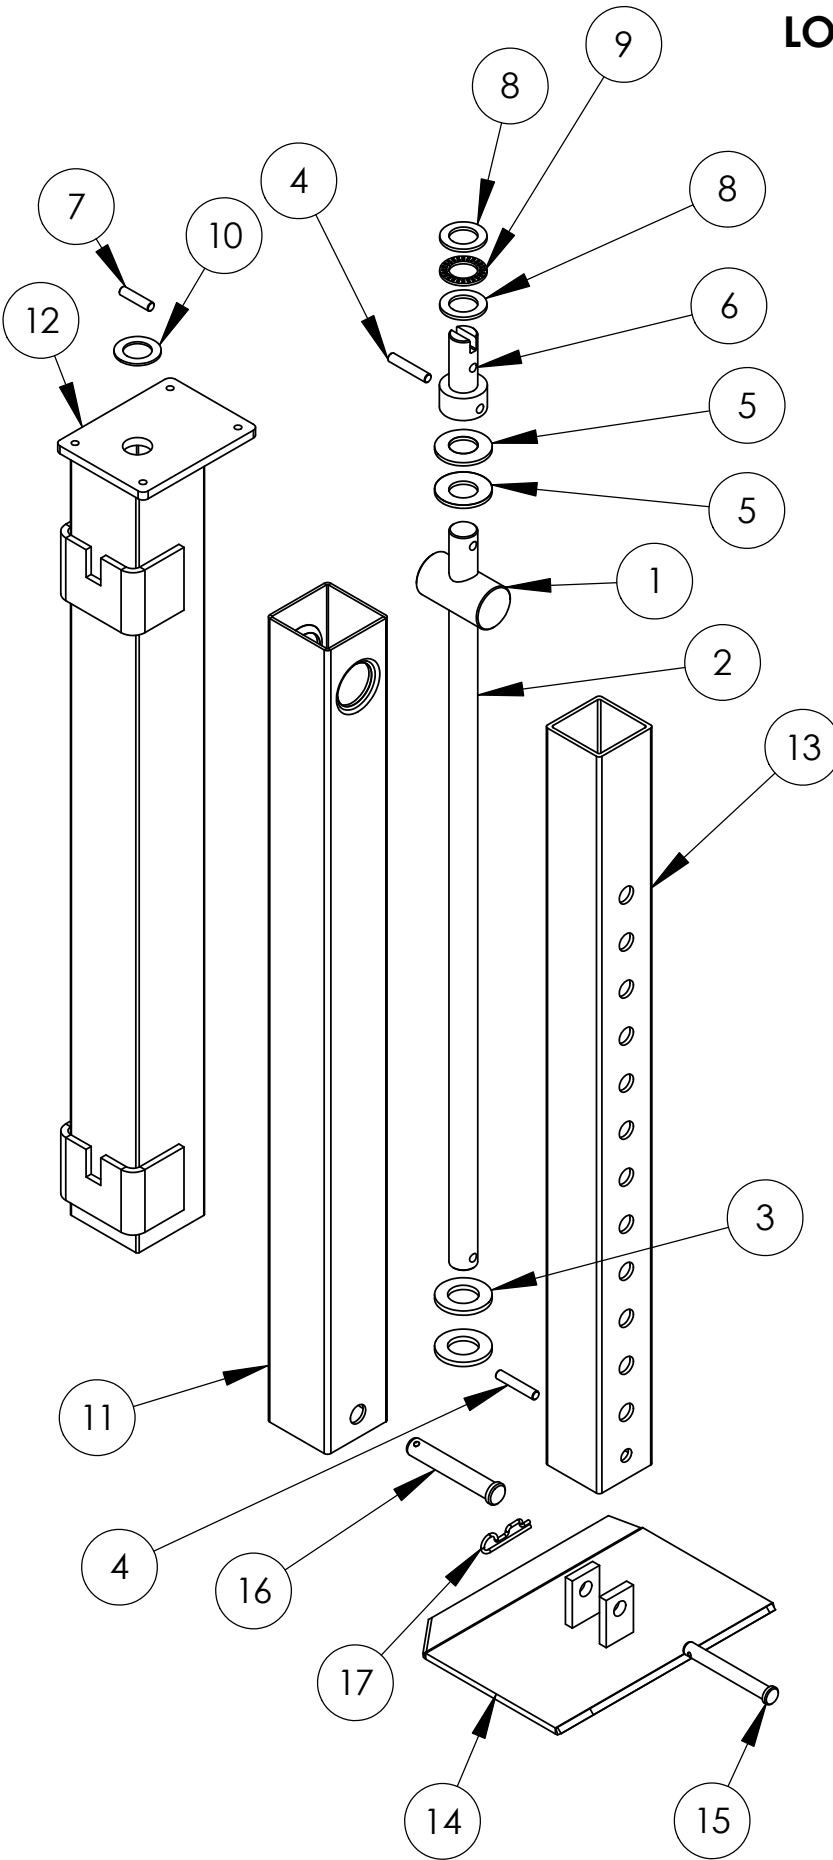

LOWER STEM EXPLODED VIEW

NO.	PART NO.	DESCRIPTION
1	17-741430	NUT-BARREL
2	17-741009.008	JACKSCREW
3	17-113402	WASHER-13/16
4	17-741064	PIN-ACME SCREW
5	38-113619	DISC-SPRING 3/4"
6	17-741051	COLLAR-DRIVE
7	17-741007	PIN-DRIVE COLLAR
8	17-141005	WASHER-.093 THICKNESS
9	17-141004	THRUST NEEDLE BEARING
10	17-141006	WASHER-.06 THICKNESS
11	17-741432	TUBE-MIDDLE
12	17-841003	TUBE-OUTER
13	17-741431	TUBE-INNER
14	17-940006	FOOT PAD FIXED
15	17-143361	PIN-3/8" X 3" CLEVIS
16	17-143386	PIN-1/2" COTTERLESS
17	17-143359	PIN-HAIR

17-841004
 LOWER STEM ASSEMBLY
 INCLUDES PARTS 1 THRU 17