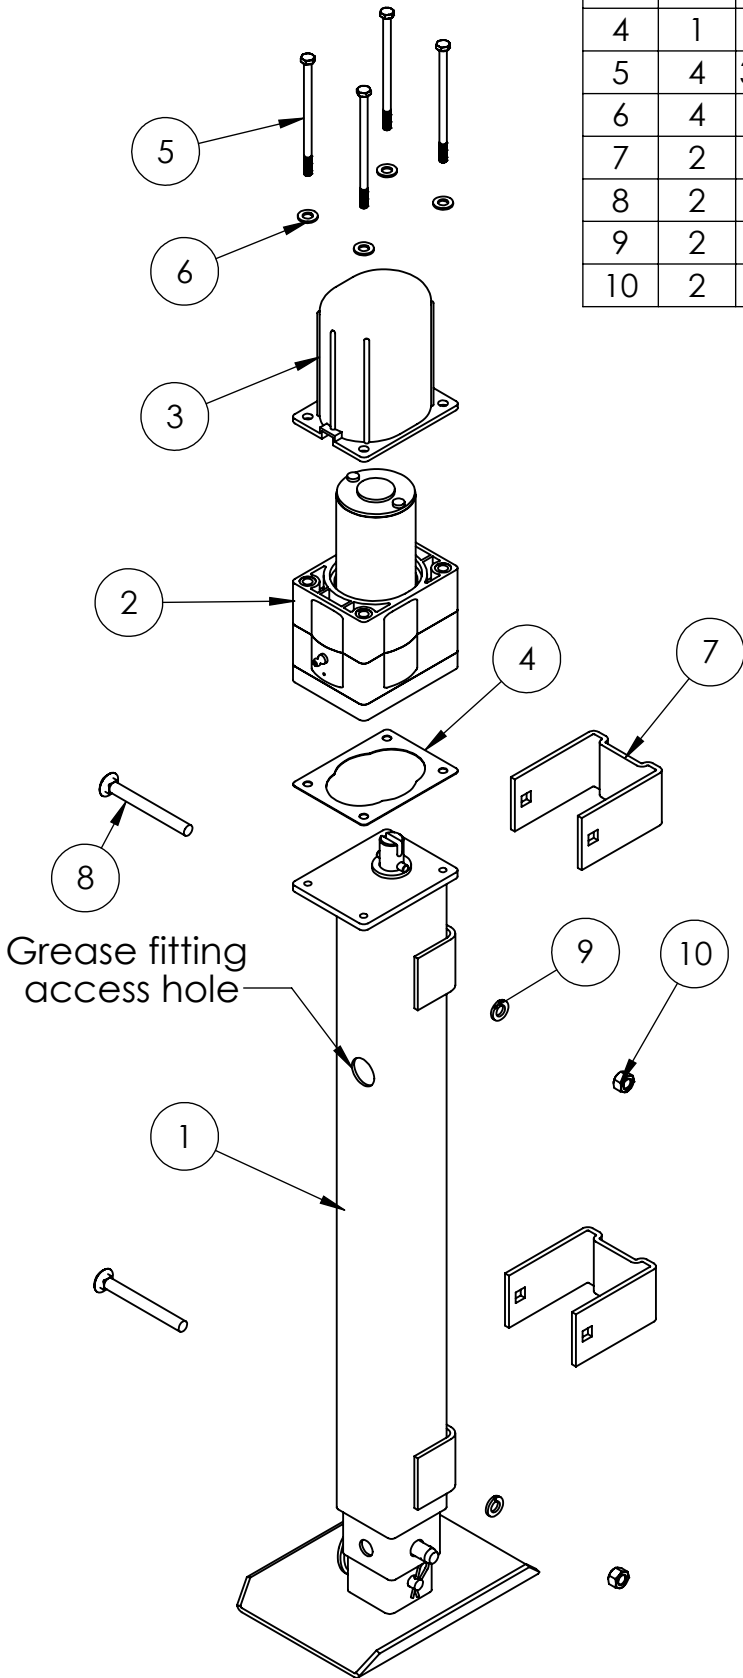

ITEM NO.	QTY.	PART NUMBER	DESCRIPTION
1	1	17-766004	LOWER STEM 5TH
2	1	17-750007.003	MOTORGear ASSEMBLY 5TH
3	1	17-741622	COVER-MOTOR
4	1	17-141008.003	GASKET
5	4	39-113369	BOLT M6X110
6	4	17-111025	WASHER M6
7	2	17-741439	HANGER
8	2	17-113360	BOLT-3/8-16 X 3.5" CARRIAGE
9	2	17-113107	WASHER-3/8" LOCK
10	2	17-113105	NUT-3/8-16 NYLOCK