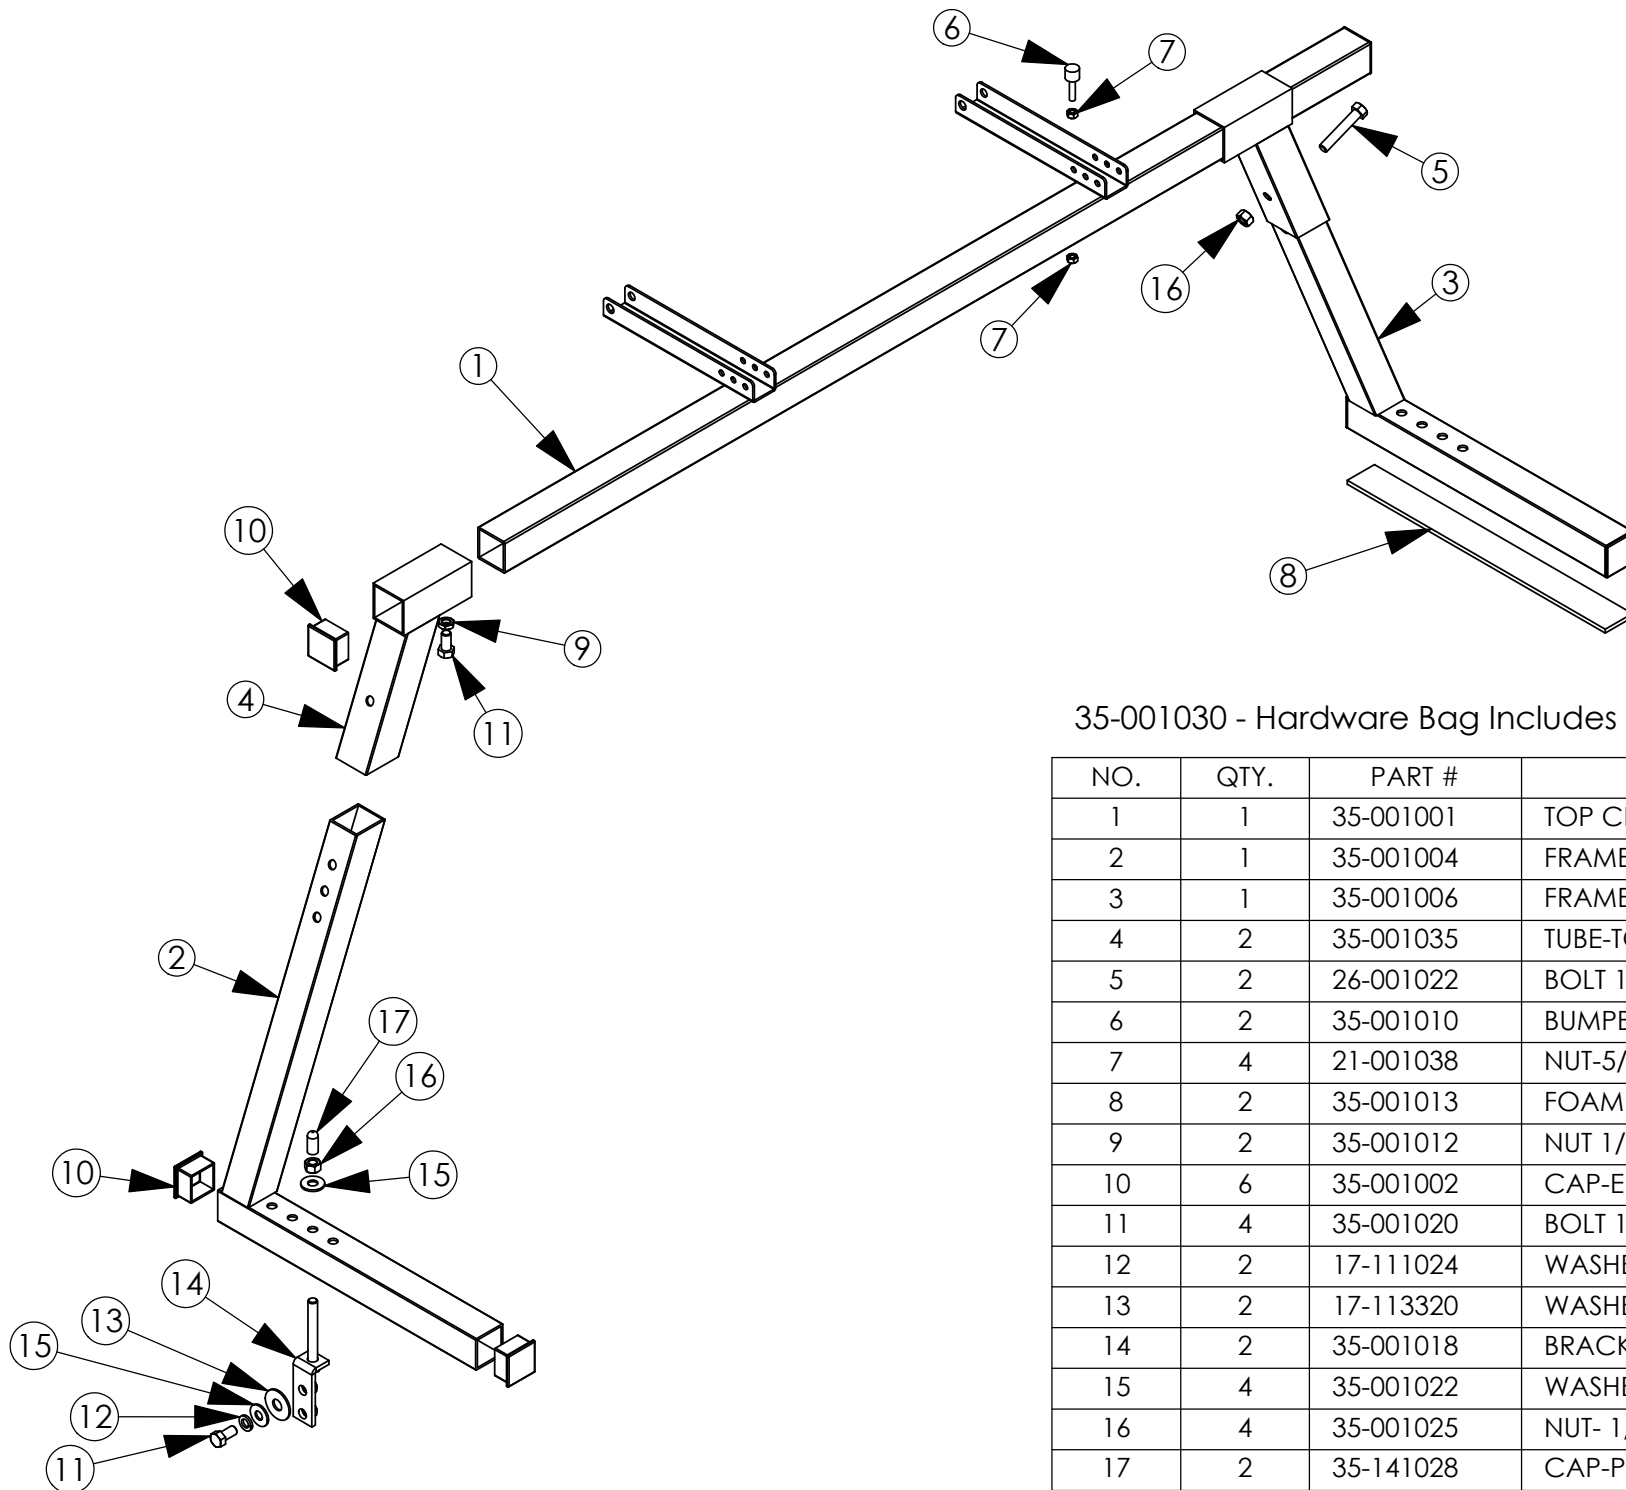

Traileze II Frame

35-001030 - Hardware Bag Includes Items 5 thru 17

NO.	QTY.	PART #	DESCRIPTION
1	1	35-001001	TOP CROSS BAR
2	1	35-001004	FRAME-SIDE LEFT
3	1	35-001006	FRAME-SIDE RIGHT
4	2	35-001035	TUBE-TOP LEG ADJUSTMENT
5	2	26-001022	BOLT 1/2 - 13 X 2 3/4
6	2	35-001010	BUMPER-RUBBER
7	4	21-001038	NUT-5/16-18
8	2	35-001013	FOAM TAPE
9	2	35-001012	NUT 1/2-13 JAM
10	6	35-001002	CAP-END
11	4	35-001020	BOLT 1/2 - 13 X 1
12	2	17-111024	WASHER-1/2" LOCK
13	2	17-113320	WASHER-5/8" FLAT
14	2	35-001018	BRACKET-HOLD DOWN
15	4	35-001022	WASHER 1/2" FLAT
16	4	35-001025	NUT- 1/2-13 NYLOCK
17	2	35-141028	CAP-PLASTIC