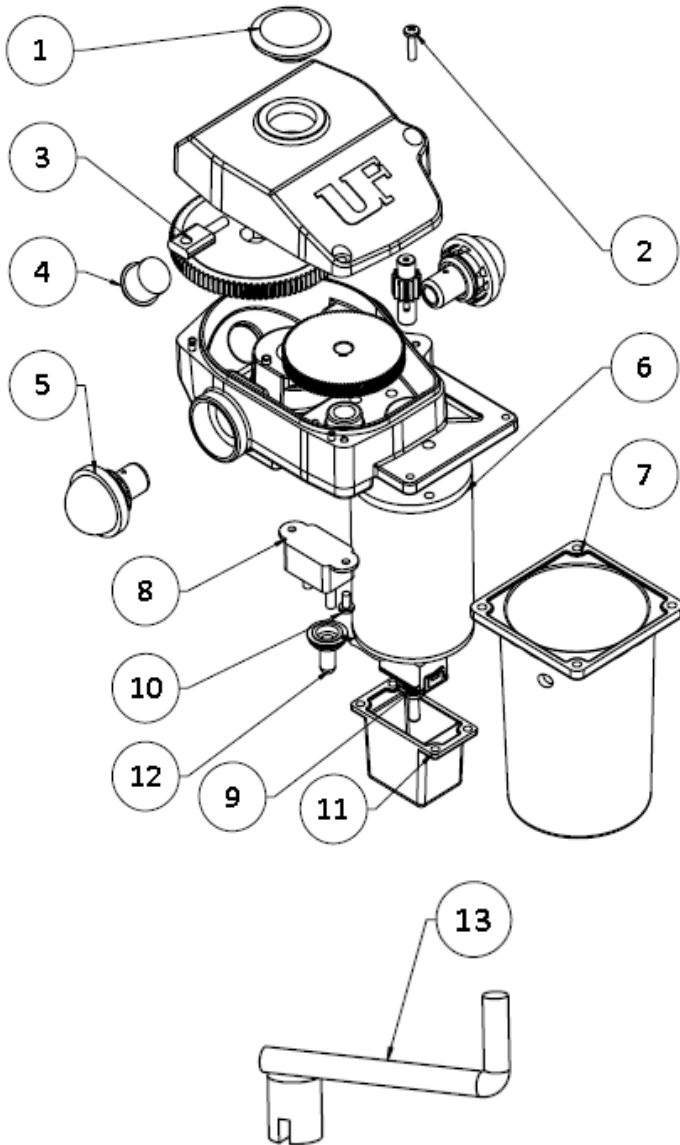

# MOTOR/GEARBOX

(LOWER STEM FOR THE BELOW JACKS IS NO LONGER AVAILABLE)

Ultra 3500 – 2.25" Tongue Jack – serial numbers up to 10-021000

Ultra 3502 – 2" Tongue Jack – serial numbers up to 010150

Ultra 3002 – 2" Tongue Jack – serial numbers up to 10-012000

IF YOU CANNOT IDENTIFY YOUR JACK - PLEASE CALL US: (800) 860-7571

NO.	QTY.	PN#	DESCRIPTION
1	1	38-751114	CAP-PLUG
2	8	38-751010	SCREW M4*0.7-10MM
3	1	38-751025	PIN -HEADED
4	1	38-751041	SWITCH-ROTARY LIGHT
5	2	38-751042	LIGHT-SHIELDED UTILITY
6	1	38-751040	MOTOR -12 VOLT
7	1	38-751048	HOUSING-MOTOR
8	1	38-101283	BREAKER-CIRCUIT
9	1	38-751037	SWITCH-MOTOR
10	6	38-751043	SCREW M4*0.7-7MM
11	1	38-751047	HOUSING-SWITCH
12	1	38-751039	BOOT SNAP SEAL
13	1	38-001016	MANUAL CRANK (SLOTTED)
14	1	38-751035	FUSE HOLDER
15	1	38-751034	FUSE 30 AMP SLOW BLOW