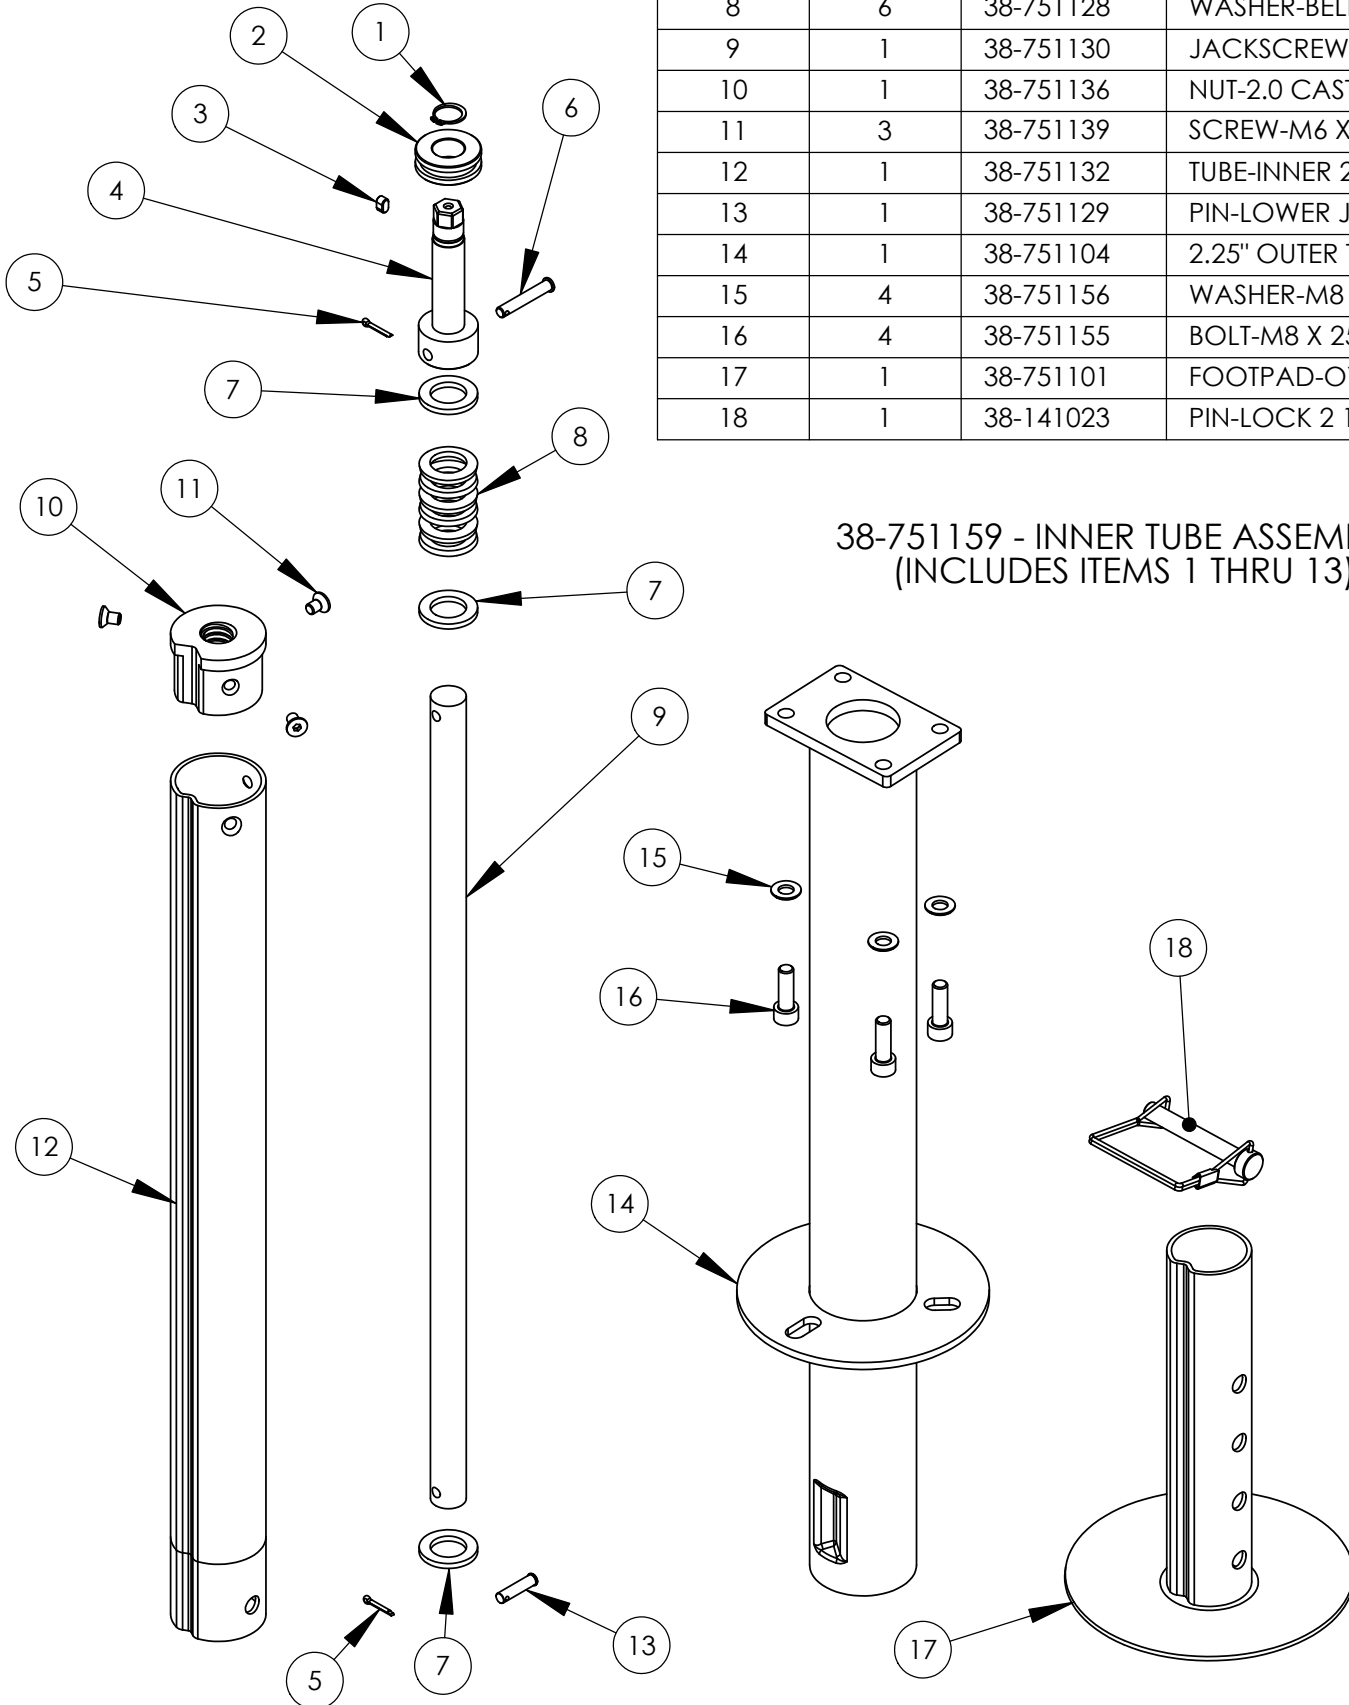

## 2.25" LOWER STEM ASSEMBLY

NO.	QTY.	PART #	DESCRIPTION
1	1	38-751133	RETAINING RING COLLAR
2	1	38-751121	BEARING-OYDESSY
3	1	38-751153	KEY-COLLAR GEAR
4	1	38-751122	OYDESSY COLLAR
5	2	38-751138	PIN-COTTER
6	1	38-751127	PIN-UPPER
7	3	38-751126	WASHER-OYDESSY
8	6	38-751128	WASHER-BELLEVILLE
9	1	38-751130	JACKSCREW
10	1	38-751136	NUT-2.0 CAST
11	3	38-751139	SCREW-M6 X 10
12	1	38-751132	TUBE-INNER 2"
13	1	38-751129	PIN-LOWER JACKSCREW
14	1	38-751104	2.25" OUTER TUBE BLACK
15	4	38-751156	WASHER-M8
16	4	38-751155	BOLT-M8 X 25
17	1	38-751101	FOOTPAD-OYDESSY 4000
18	1	38-141023	PIN-LOCK 2 1/2"

38-751159 - INNER TUBE ASSEMBLY  
(INCLUDES ITEMS 1 THRU 13)