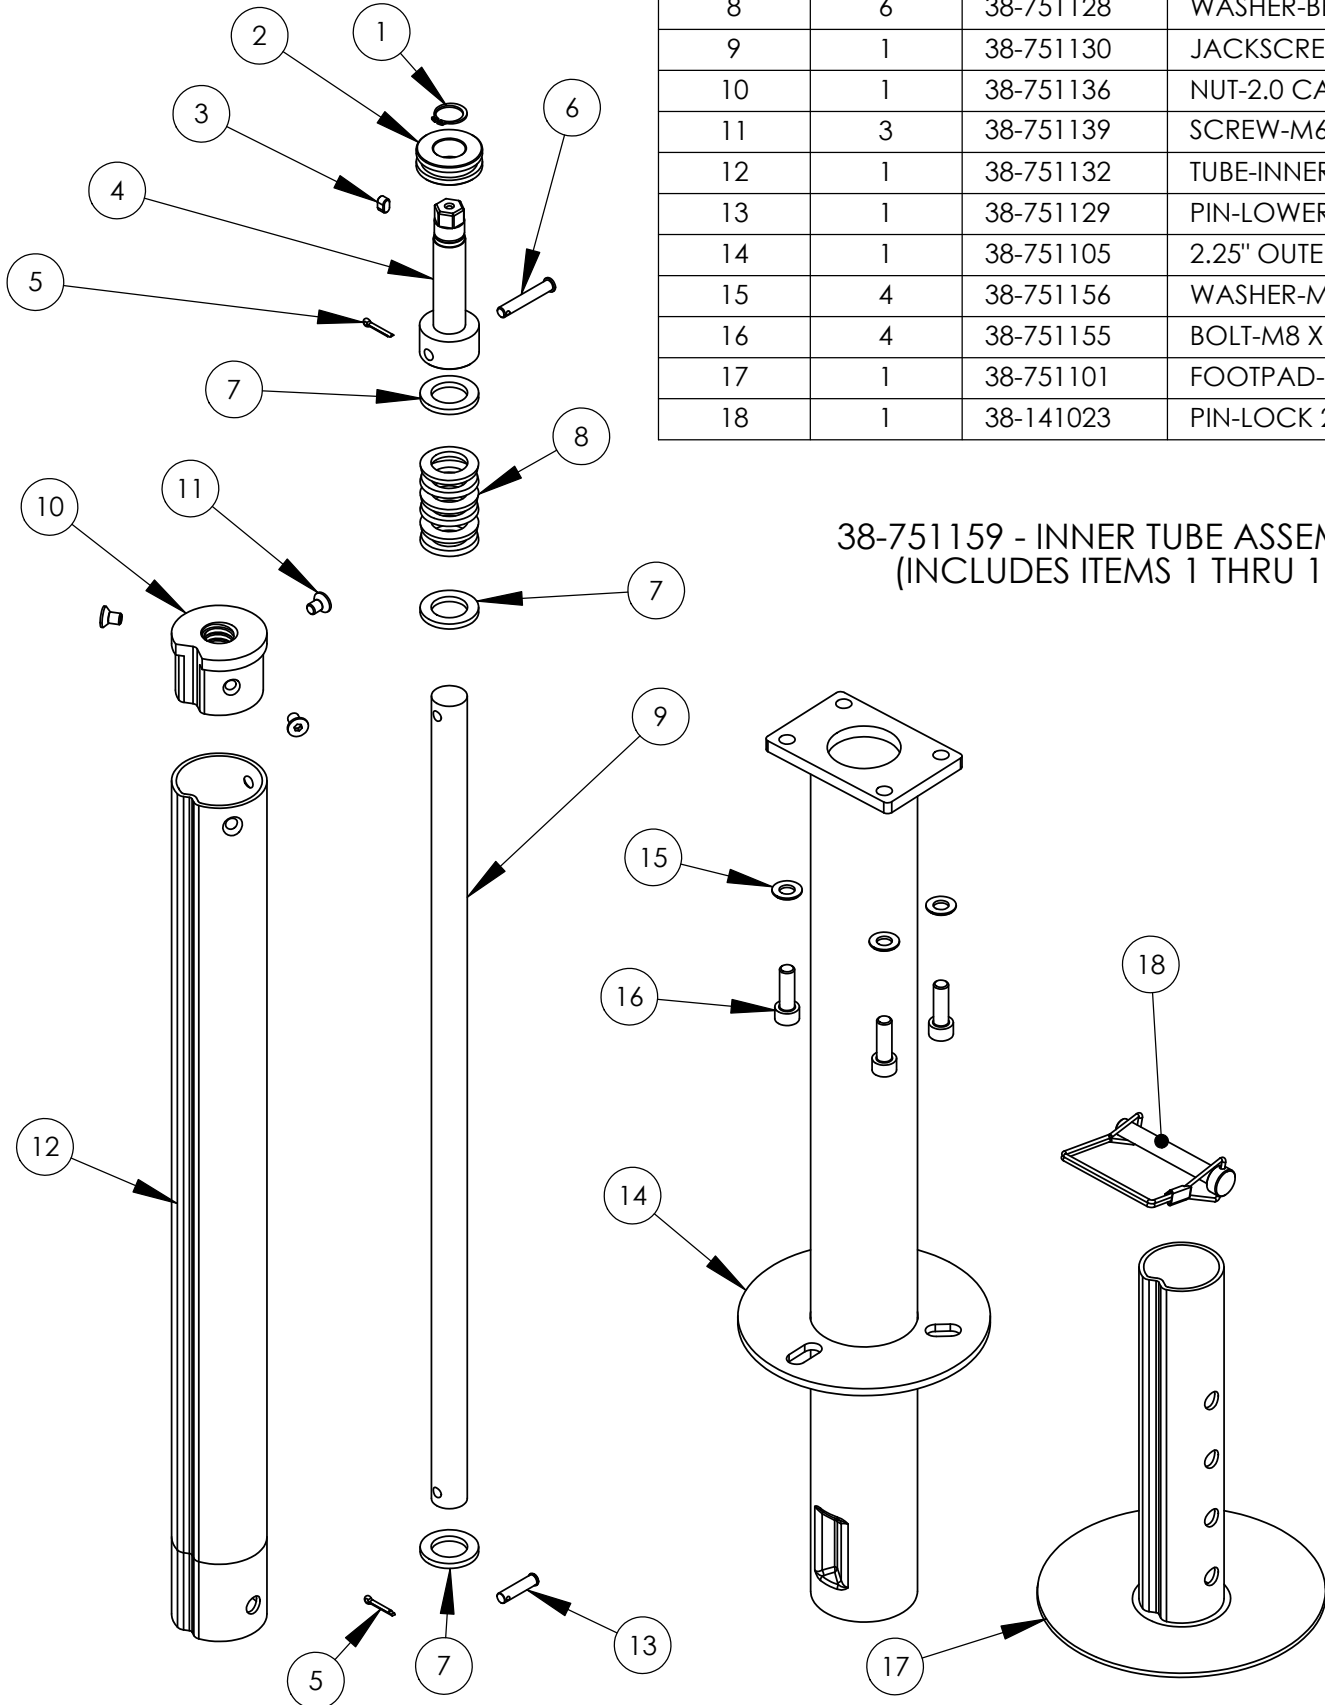

2.25" LOWER STEM ASSEMBLY

NO.	QTY.	PART #	DESCRIPTION
1	1	38-751133	RETAINING RING COLLAR
2	1	38-751121	BEARING-OYDESSY
3	1	38-751153	KEY-COLLAR GEAR
4	1	38-751122	OYDESSY COLLAR
5	2	38-751138	PIN-COTTER
6	1	38-751127	PIN-UPPER
7	3	38-751126	WASHER-OYDESSY
8	6	38-751128	WASHER-BELLEVILLE
9	1	38-751130	JACKSCREW
10	1	38-751136	NUT-2.0 CAST
11	3	38-751139	SCREW-M6 X 10
12	1	38-751132	TUBE-INNER 2"
13	1	38-751129	PIN-LOWER JACKSCREW
14	1	38-751105	2.25" OUTER TUBE WHITE
15	4	38-751156	WASHER-M8
16	4	38-751155	BOLT-M8 X 25
17	1	38-751101	FOOTPAD-OYDESSY 4000
18	1	38-141023	PIN-LOCK 2 1/2"

38-751159 - INNER TUBE ASSEMBLY
(INCLUDES ITEMS 1 THRU 13)