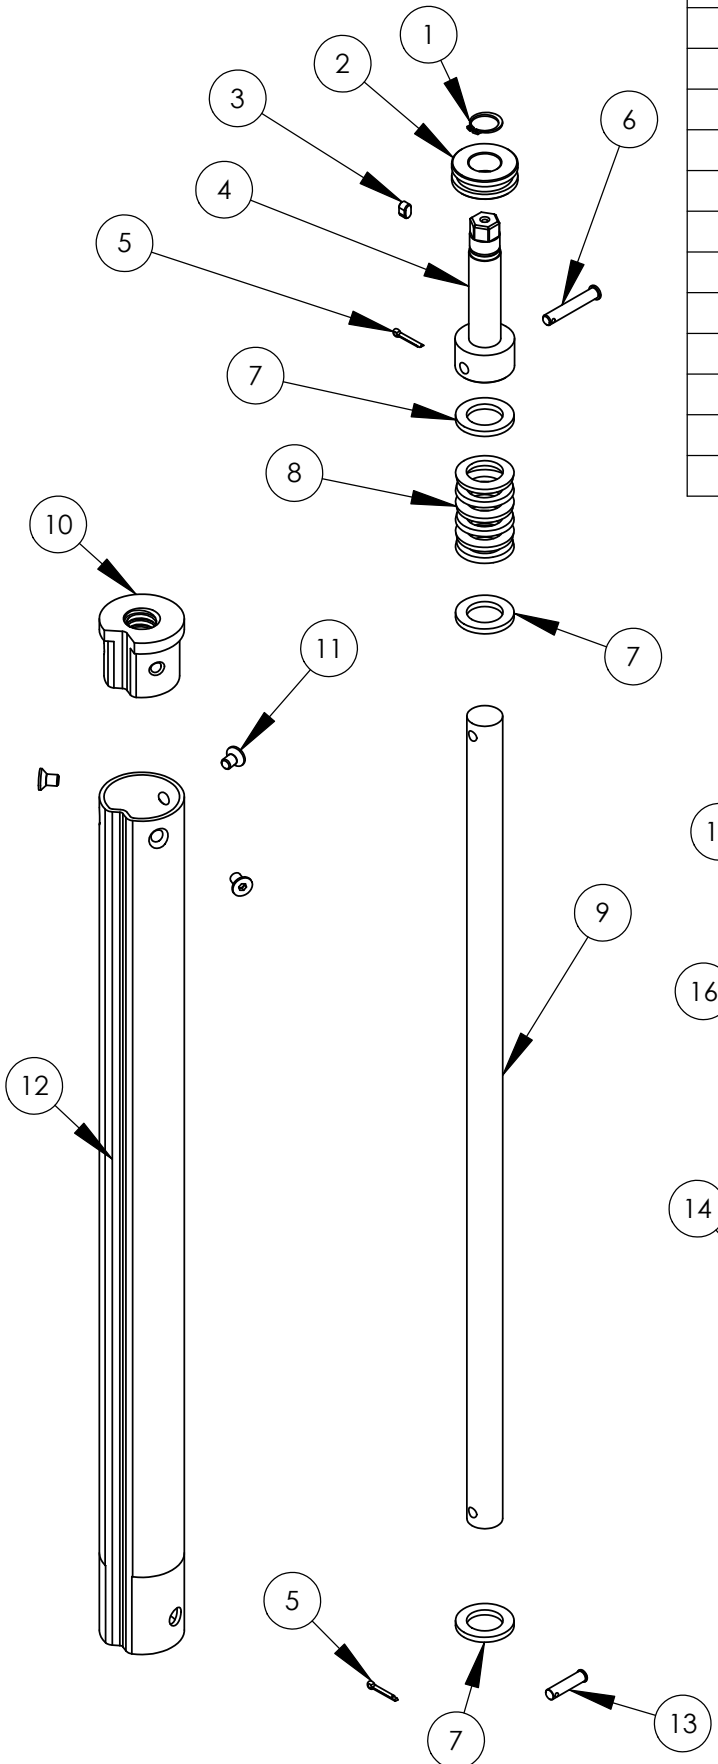

# 2" LOWER STEM ASSEMBLY

NO.	QTY.	PART #	DESCRIPTION
1	1	38-751133	RETAINING RING COLLAR
2	1	38-751121	BEARING-OYDESSY
3	1	38-751153	KEY-COLLAR GEAR
4	1	38-751122	OYDESSY COLLAR
5	2	38-751138	PIN-COTTER
6	1	38-751127	PIN-UPPER
7	3	38-751126	WASHER-OYDESSY
8	6	38-751128	WASHER-BELLEVILLE
9	1	38-751130	JACKSCREW
10	1	38-751135	NUT-1.75 CAST
11	3	38-751139	SCREW-M6 X 10
12	1	38-751131	1.75" INNER TUBE
13	1	38-751129	PIN-LOWER JACKSCREW
14	1	38-751102	2" OUTER TUBE BLACK
15	4	38-751156	WASHER-M8
16	4	38-751155	BOLT-M8 X 25
17	1	38-751100	FOOTPAD-OYDESSY 3000
18	1	38-141023	PIN-LOCK 2 1/2"

38-741160 - INNER TUBE ASSEMBLY  
(INCLUDES ITEMS 1 THRU 13)