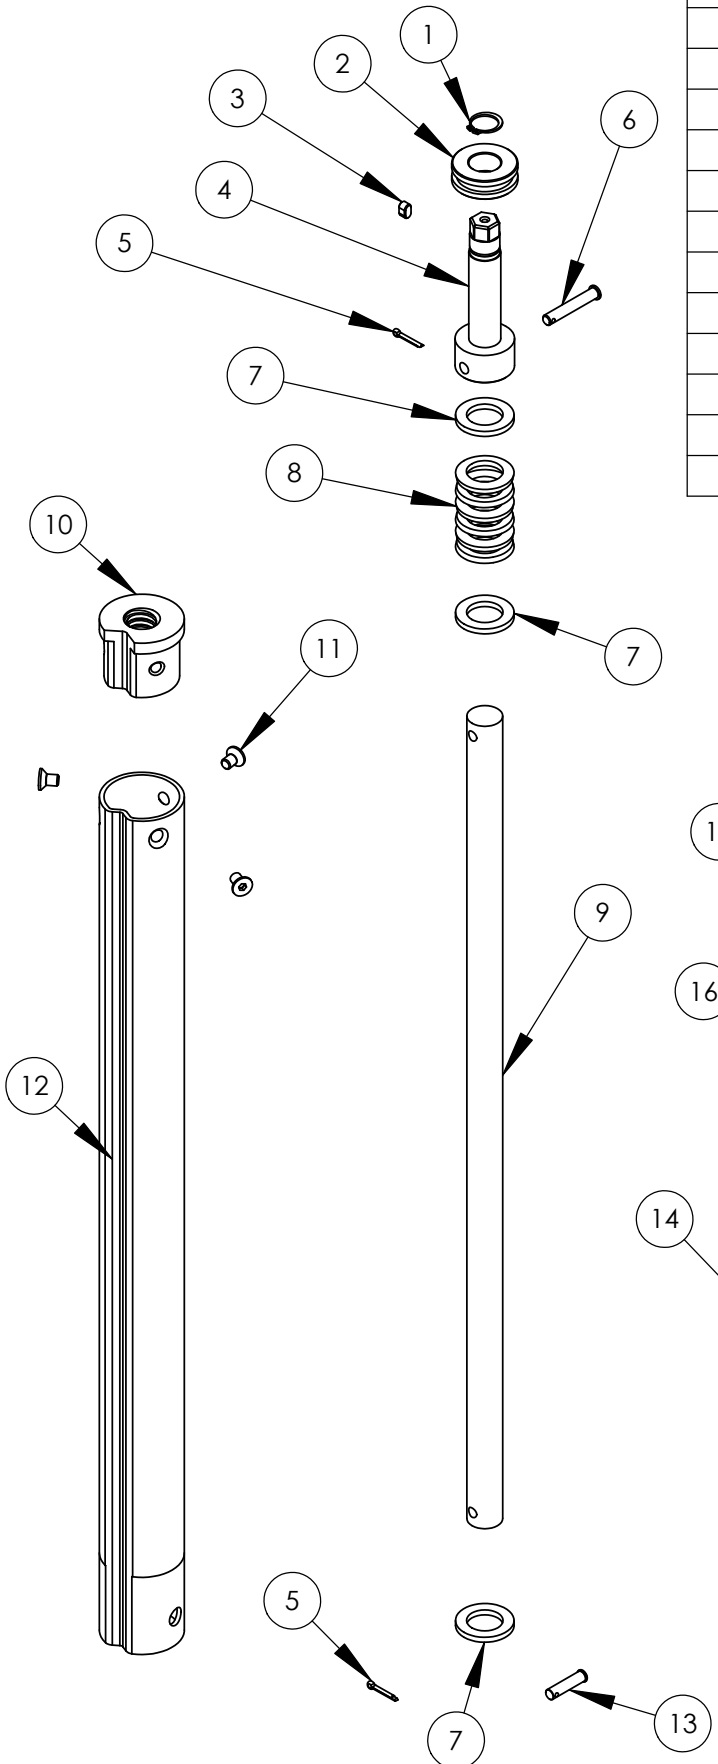

2" LOWER STEM ASSEMBLY

NO.	QTY.	PART #	DESCRIPTION
1	1	38-751133	RETAINING RING COLLAR
2	1	38-751121	BEARING-OYDESSY
3	1	38-751153	KEY-COLLAR GEAR
4	1	38-751122	OYDESSY COLLAR
5	2	38-751138	PIN-COTTER
6	1	38-751127	PIN-UPPER
7	3	38-751126	WASHER-OYDESSY
8	6	38-751128	WASHER-BELLEVILLE
9	1	38-751130	JACKSCREW
10	1	38-751135	NUT-1.75 CAST
11	3	38-751139	SCREW-M6 X 10
12	1	38-751131	1.75" INNER TUBE
13	1	38-751129	PIN-LOWER JACKSCREW
14	1	38-751103	2" OUTER TUBE WHITE
15	4	38-751156	WASHER-M8
16	4	38-751155	BOLT-M8 X 25
17	1	38-751100	FOOTPAD-OYDESSY 3000
18	1	38-141023	PIN-LOCK 2 1/2"

38-741160 - INNER TUBE ASSEMBLY
(INCLUDES ITEMS 1 THRU 13)